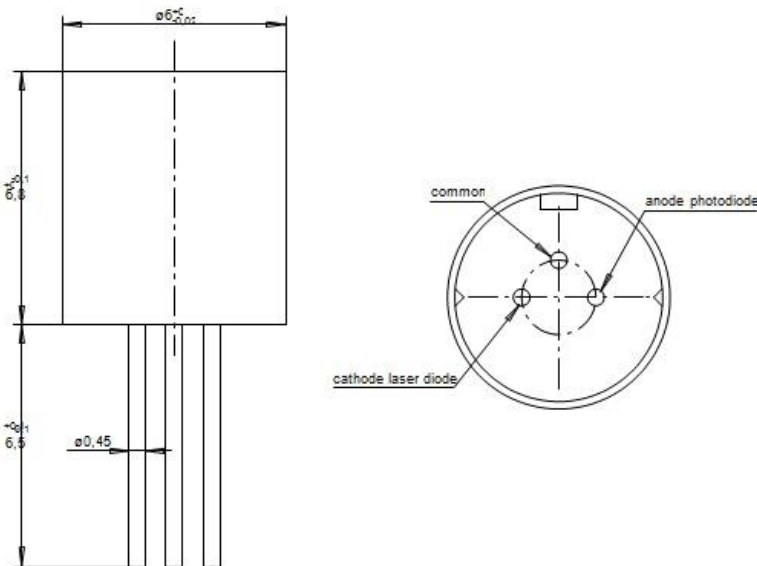

| Mechanical Parameter | Specification                  | Min.   | Typ.    | Max.  |
|----------------------|--------------------------------|--------|---------|-------|
| Diameter             |                                | 5.98mm |         | 6.0mm |
| Length               |                                |        |         | 6.8mm |
| Material             | Brass / black                  |        |         |       |
| Aperture hole        | Custom specific                |        | 0.8mm   |       |
| Aperture             | Brass / black                  |        |         |       |
| Optical Parameter    | Specification                  | Min.   | Typ.    | Max.  |
| Laser diode          | Arima (ADL-65075TL N-Type)     |        |         |       |
| Wavelength           |                                |        | 650nm   |       |
| Output power (LD)    |                                |        | 7mW     |       |
| Temperature          |                                | -10°C  |         | 70°C  |
| Lens, focal length   | Spheric glass lens             |        | 2.6mm   |       |
| Divergence           | Beam Diameter at 1m (elliptic) |        | 2 x 1mm |       |
| Beam deviation       |                                |        | 18mrad  |       |
| Temperatures         | Specification                  | Min.   | Typ.    | Max.  |
| Working Temperature  | Non-condensing                 | -10°C  |         | 70°C  |
| Storage Temperature  | Non-condensing                 | -40°C  |         | 85°C  |